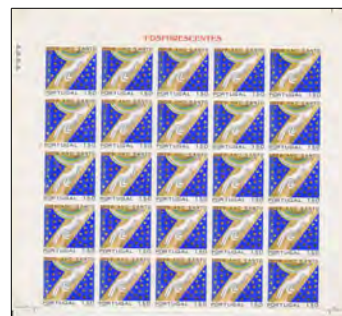

50-8 PORTUGAL
1.50E Holy Year 1975 in Block 25
issued in 1976
with phosphor band
MUH

SCARCE, but more so in large blocks.

Michel Cat No	1278y	Normal Price	$924.00
Michel Cat Value	Eur750.00	Special Price	$600.00