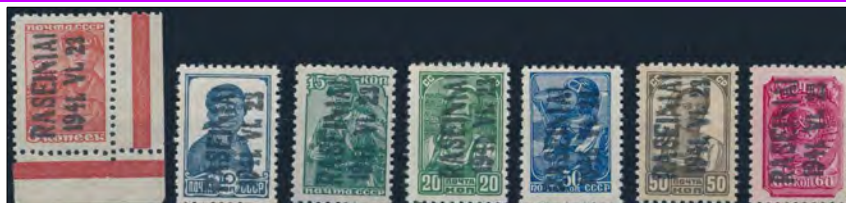

Michel Cat No	Dues 1 II - 7 II	Normal Price	$468.16
Michel Cat Value	Eur380.00	Special Price	$275.00

LITHUANIA - LOCAL ISSUE
RASEINIAI (Rossingen)
47-18 1944 Soviet definitives with 2 line vertical o/p
RASEINIAI / 1941. VI. 23 - Type III
Set 7v
MUH