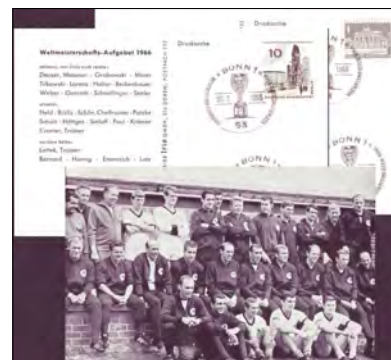

Number	Country	Description	Price $	Graphics

37-23 West Germany: Plain cover with express letter typed inscription, special express delivery etiquette (red adhesive label), pictorial postmark and various backstamps. The letter was sent from the Frisian Islands to Hallendorf in Salzgitter. Sender's address is Nieblum, postmarked multiple times at Wyk with pictorial CDS (north sea resort on the green island), 11 July 1957. The first backstamp is Hanover-Frankfurt railway impression (12th), then Hanover-Würzburg rail (12th), then Bebra CDS (12th), and Salzgitter-Hallendorf (13th). One-line rail handstamps also. Letter has been folded, impacting on one 4pf President Heuss definitive, reasonably clean.

SG	Michel	Special Price	$25.00
1103, 1104, 1105,	177, 178, 179,		
1109, 1133, 1152,	183, 207, 226,		
1158, 1180, 1182	232, 254, 256		

37-24 West Germany: Plain unaddressed airmail envelope with adhesive cachet for 14th International Dental Exhibition Frankfurt 25 - 31 May 1959. Cover has commemorative exhibition cancel, 30 May 1959. Clean.

	SG	Michel	Special Price	$13.00
West Germany	206, 1211, 1212, 1218, 1224, 1226	288, 293, 295, 301, 307, 309		
West Berlin	159, B164, B172, B181	163, 167, 176, 188		

37-25 West Germany: Used postcard to GB featuring scenes of Oberammergau. The best known of the internationally renowned Passion Plays is performed in Oberammergau in the Bavarian Alps every 10 years. The 1960 commemorative stamp for the Passion Play season is cancelled with passion play slogan and Oberammergau date stamp, 25th August 1960. Also applied is a purple ink tourism cachet for Oberammergau. Collectible average condition.

SG	Michel	Special Price	$1.25
1243	329