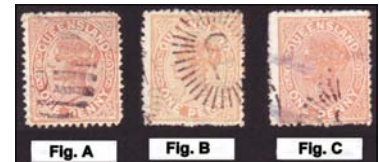

SG	
317	Special Price \$20.00

- 21-3 Australian Colonies - New South Wales:** 10d violet QV, P12 x 11½, wmk Crown over NSW (upright), VFU (one very lightly nibbed perf).

SG	
236eb	Special Price \$10.00

- 21-4 Australian Colonies - Queensland:** 1d orange-vermilion QV, P13, wmk small truncated star, VFU. (Circular discs of paper from perforating remain adhered to several perf holes.)

SG	
59	Special Price \$7.00

- 21-5 Australian Colonies - Queensland:** 1d red QV (value as text), P12 all round, wmk Crown and Q - the scarcer perf for this design in a variety of used conditions. Fig A with bar cancel has 2 slightly rounded corners; Fig B has rougher perfs and is missing one; Fig C is offcentre with rough perfs.