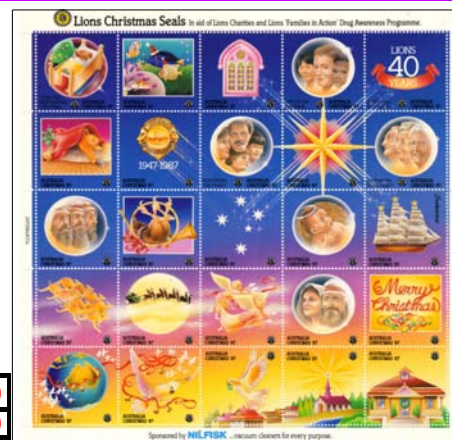

- A. Some toning / spots on face / reverse
- B. Appears clean (without going over it mm by mm with a magnifying glass)

A.	Special Price	\$10.00
B.	Special Price	\$15.00

15-19 Australia: Cinderella; Lions Christmas Seals sheetlet -- MUH 1987

- A. Some toning / spots on face / reverse
- B. Appears clean (without going over it mm by mm with a magnifying glass)

A.	Special Price	\$10.00
B.	Special Price	\$15.00

15-20 Australia: Cinderella; Lions Christmas Seals sheetlet -- MUH 1988