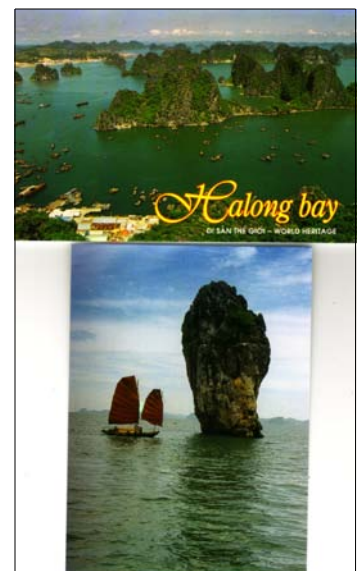

15-34 Postcards
 Packet of 7 cards in presentation packet for:
 HA LONG BAY, Vietnam (a world heritage site)

 Condition is excellent with no obvious blemishes
 Good value at around \$1 per card

sample of packet + one of the cards